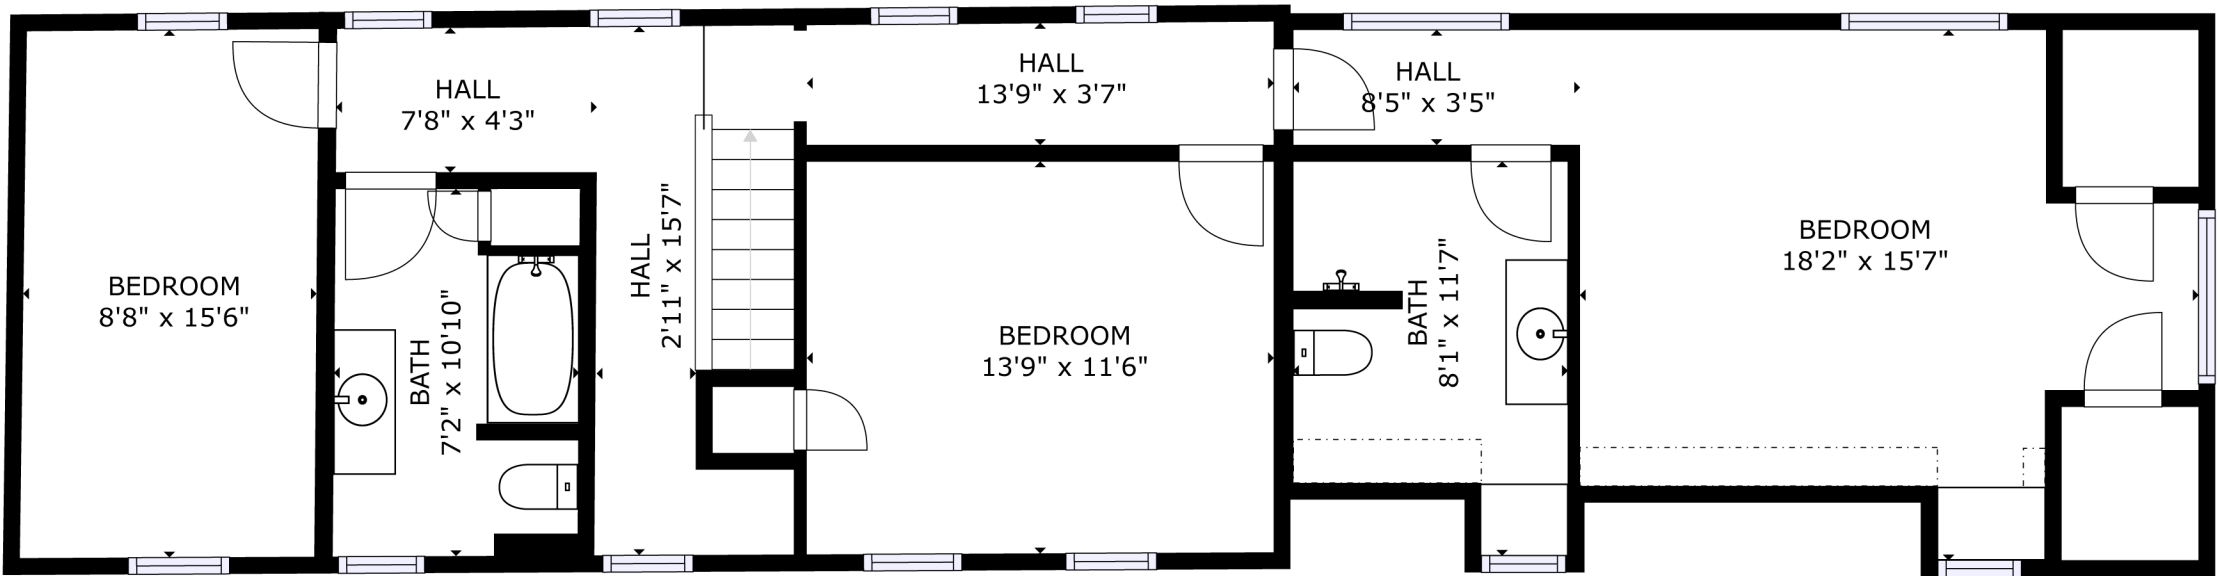

THE CHART HOUSE AT SWAN COVE MANOR
5441 ROSS NECK ROAD CAMBRIDGE, MARYLAND 21613

THE CHART HOUSE AT SWAN COVE MANOR
5441 ROSS NECK ROAD CAMBRIDGE, MARYLAND 21613