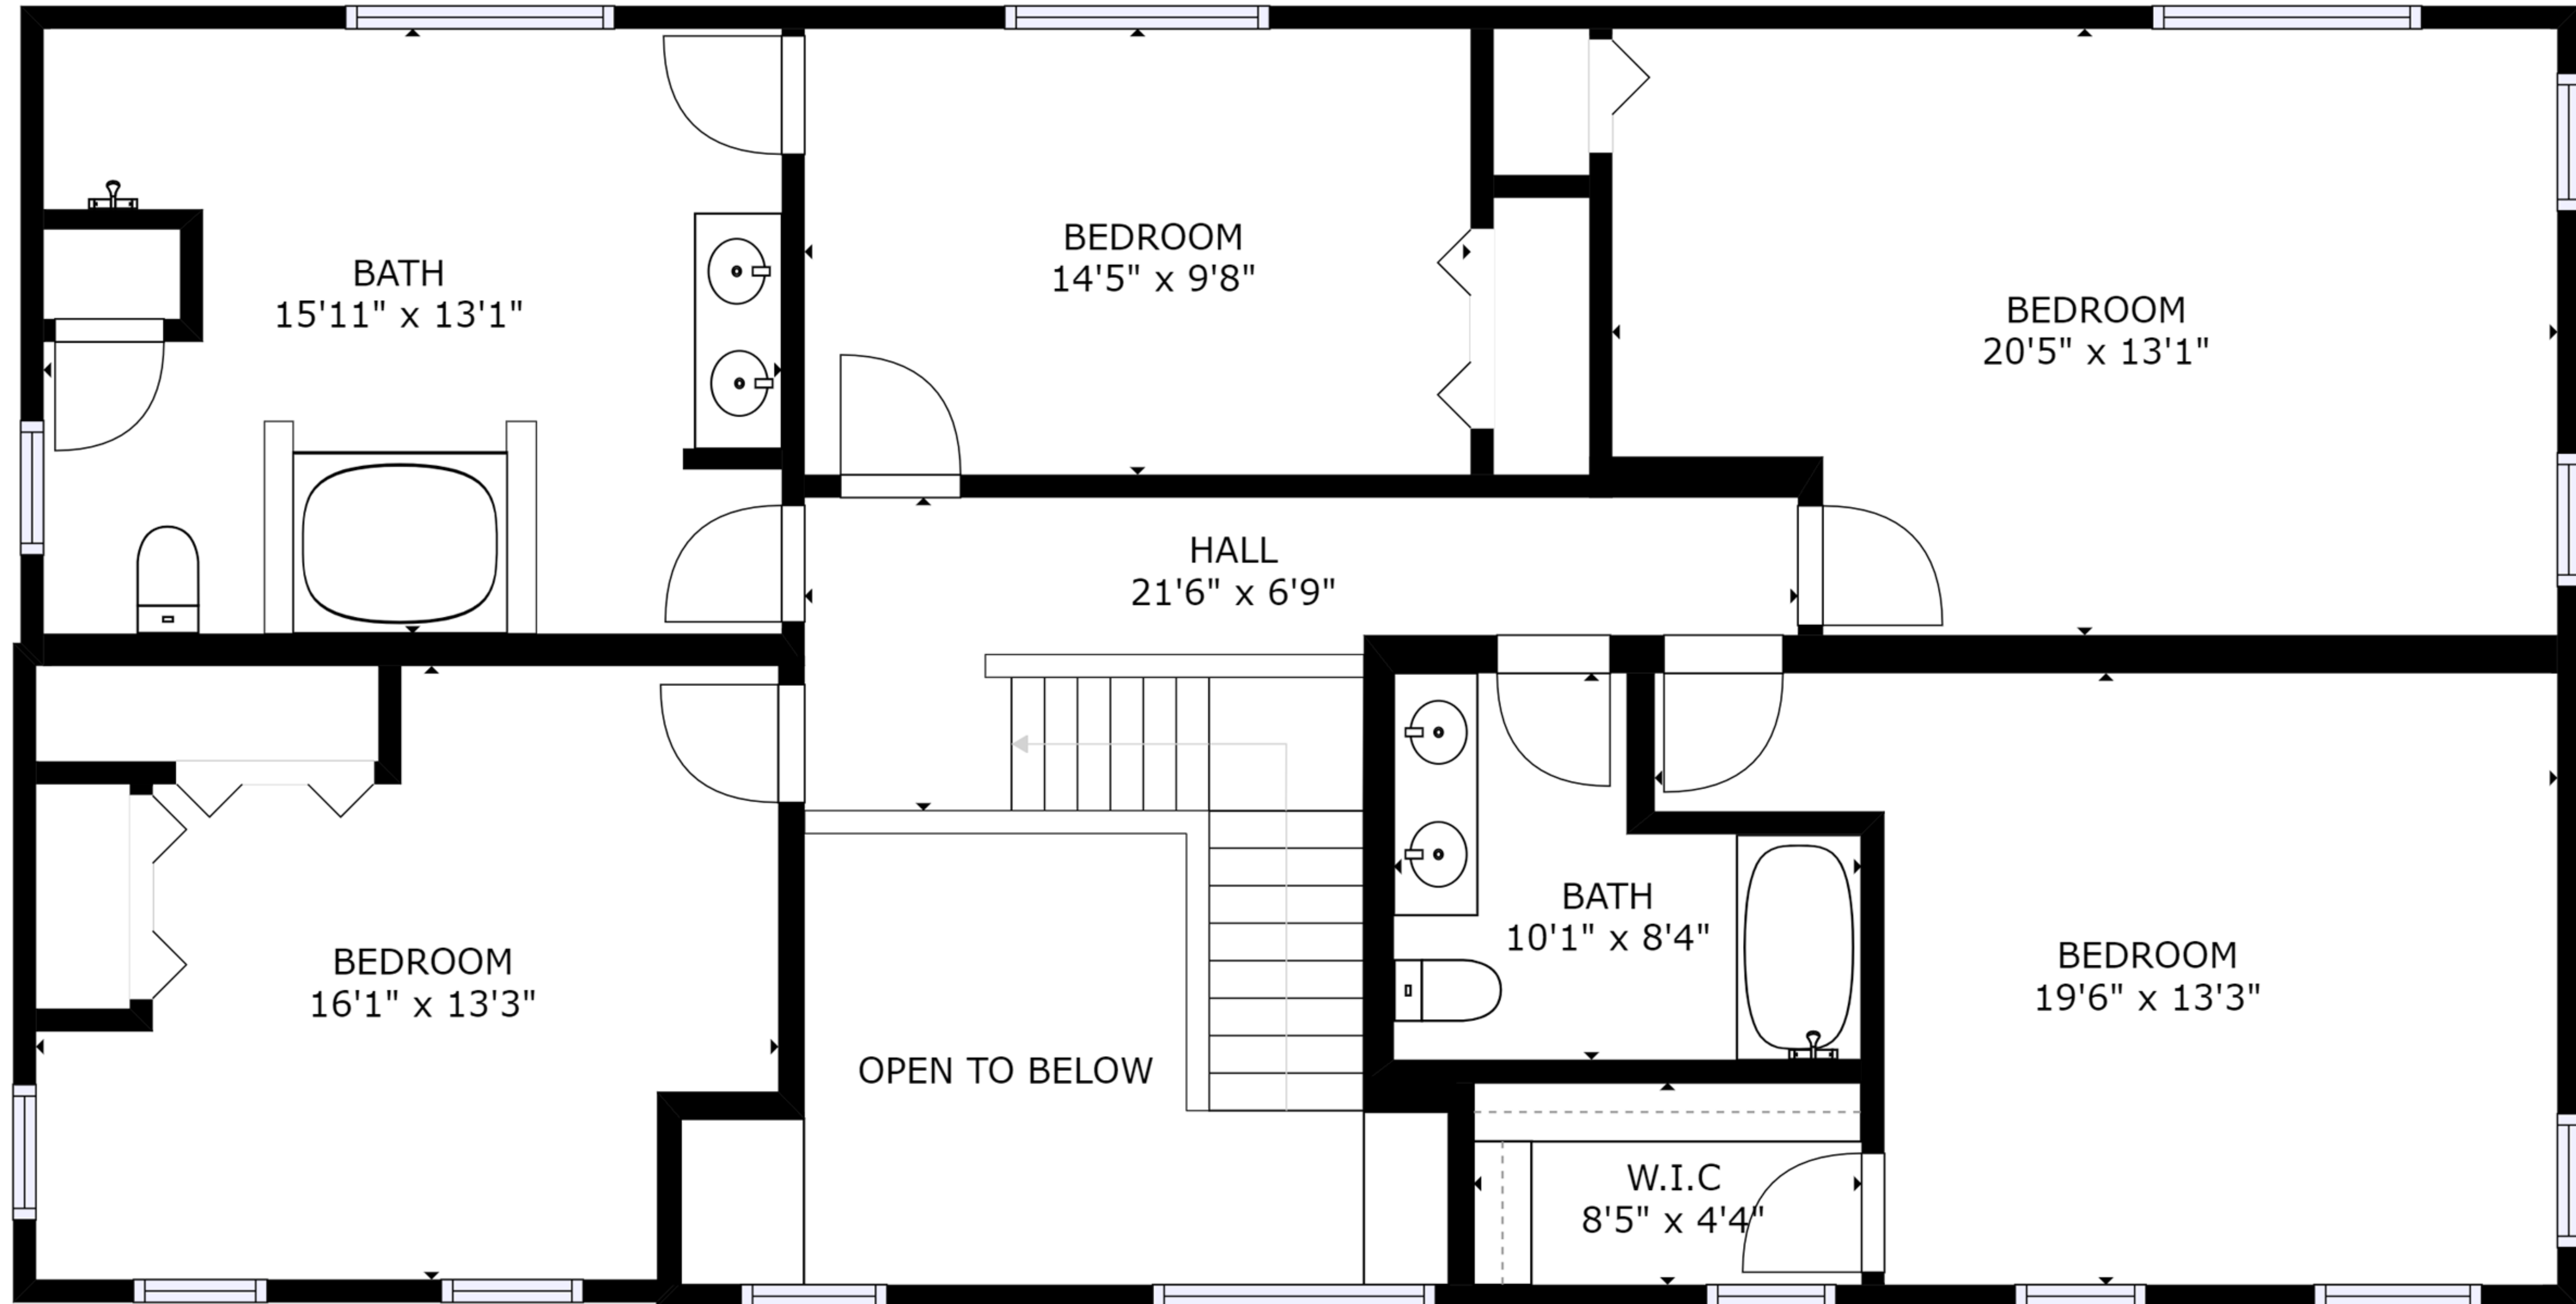

LOREM IPSUM

THE MARINER AT SWAN COVE MANOR

5441 ROSS NECK ROAD CAMBRIDGE, MARYLAND 21613

TOTAL: 2857 sq ft

SIZES AND DIMENSIONS ARE APPROXIMATE, ACTUAL MAY VARY.

THE MARINER AT SWAN COVE MANOR
 5441 ROSS NECK ROAD CAMBRIDGE, MARYLAND 21613