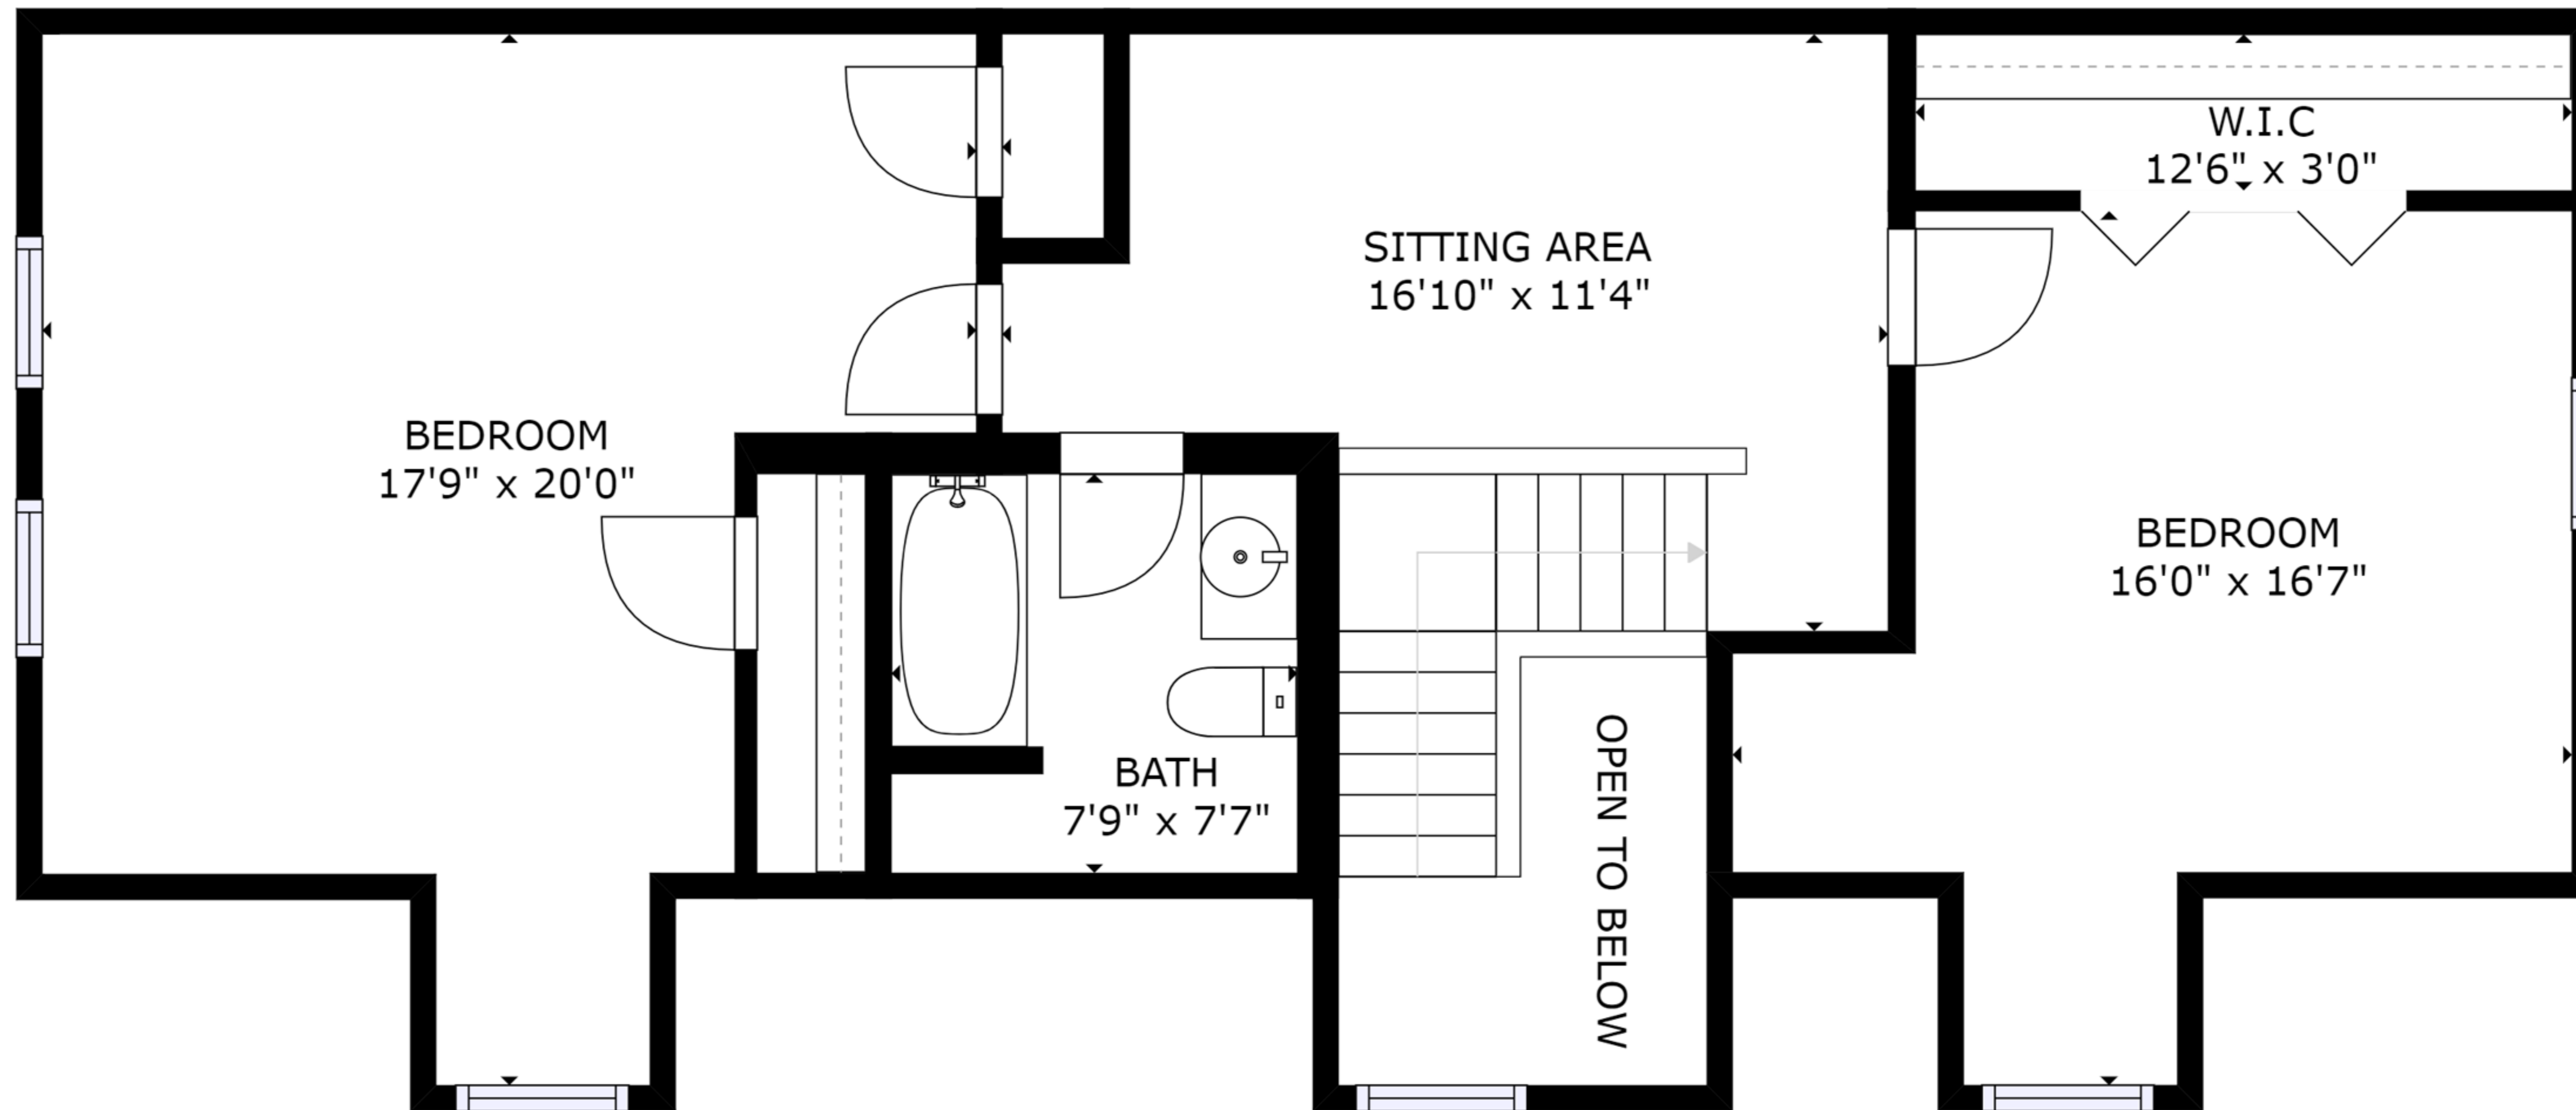

THE OUTRIGGER AT SWAN COVE MANOR
 5441 ROSS NECK ROAD CAMBRIDGE, MARYLAND 21613

TOTAL: 2096 sq ft
 SIZES AND DIMENSIONS ARE APPROXIMATE, ACTUAL MAY VARY.

THE OUTRIGGER AT SWAN COVE MANOR
5441 ROSS NECK ROAD CAMBRIDGE, MARYLAND 21613