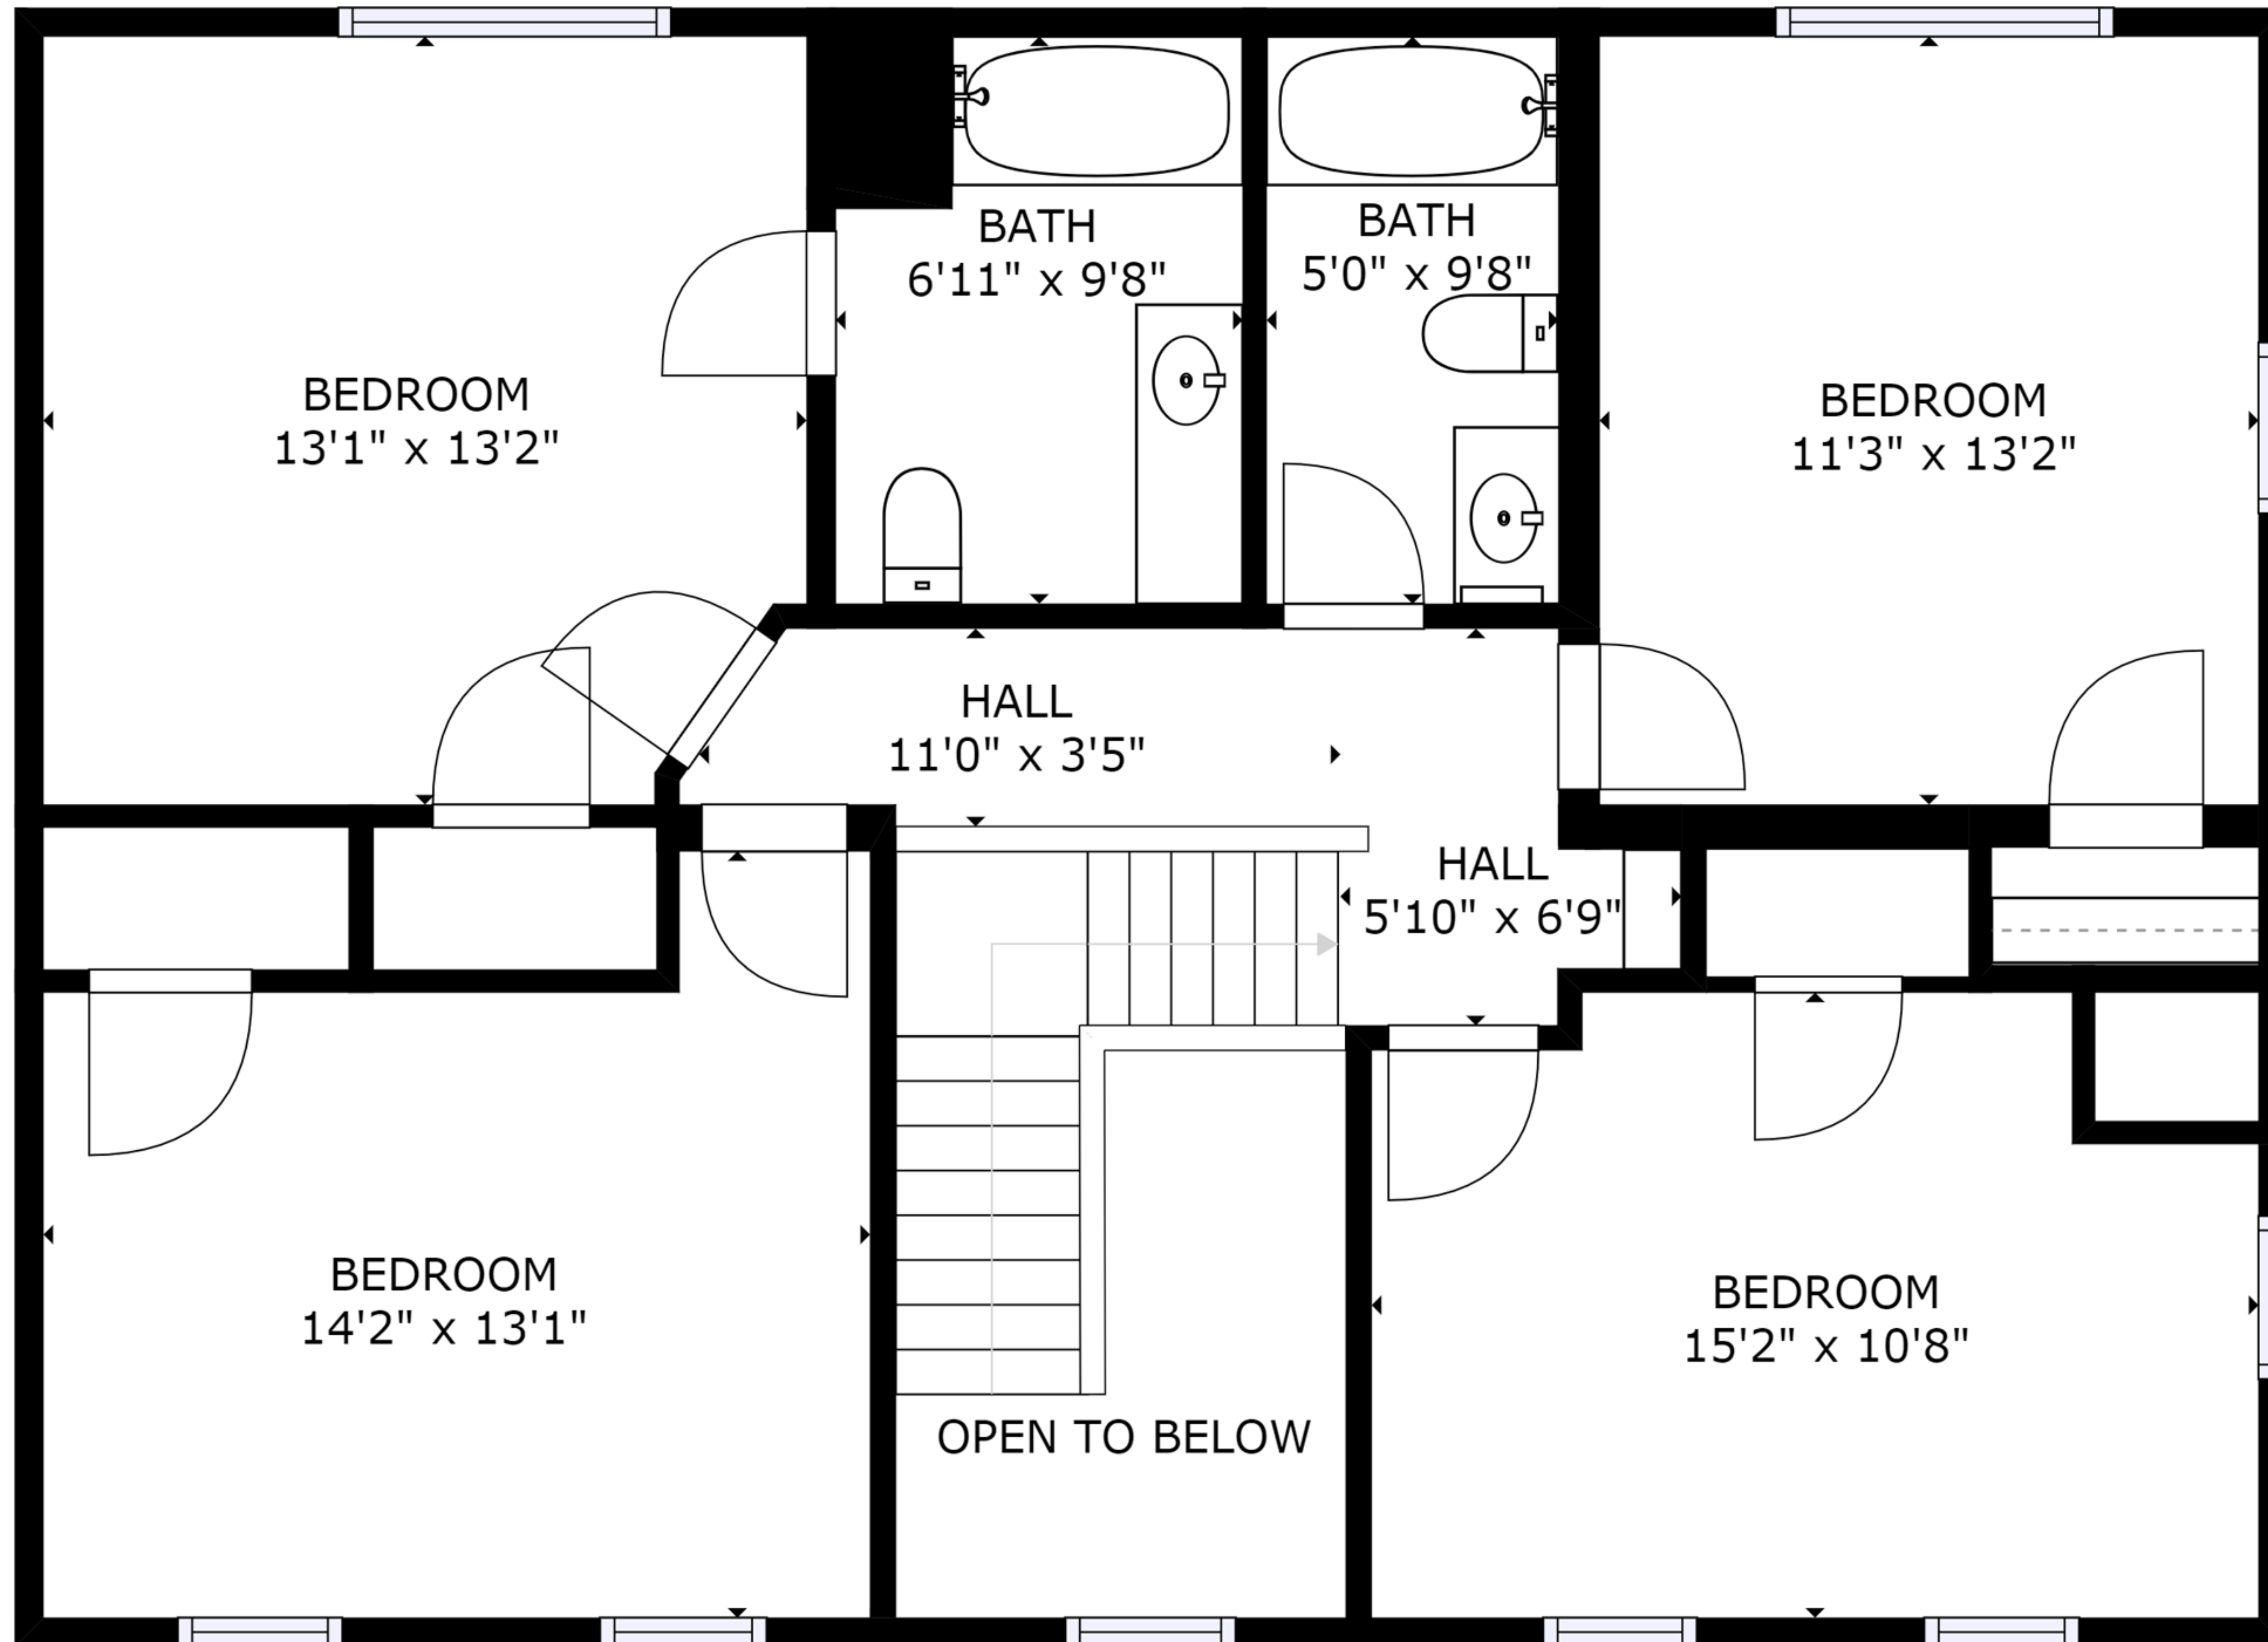

**THE SPINNAKER AT SWAN COVE MANOR**  
**5441 ROSS NECK ROAD CAMBRIDGE, MARYLAND 21613**

TOTAL: 2441 sq ft  
 SIZES AND DIMENSIONS ARE APPROXIMATE, ACTUAL MAY VARY.

THE SPINNAKER AT SWAN COVE MANOR  
 5441 ROSS NECK ROAD CAMBRIDGE, MARYLAND 21613